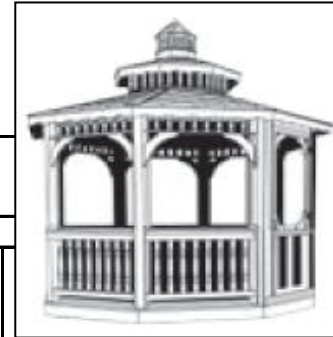

PICNIC TABLES LAWN FURNITURE GAZEBOS

8229 Old Canal Lane Malvern, Ohio 44644

800-488-2588

CedarFurn@aol.com

www.cedaroutdoor.com

LEXINGTON